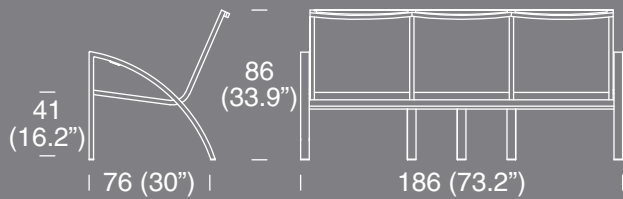

Rho

Sofa

R-09

Material > Aluminum • OTF

R-09-P

Material > Aluminum • OTF & foam

Color > All aluminum & OTF colors