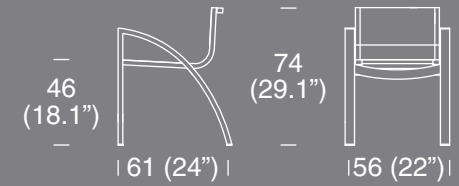

Rho

Low barstool

R-17

Material > Aluminum • OTF

R-17-P

Material > Aluminum • OTF & foam

Color > All aluminum & OTF colors