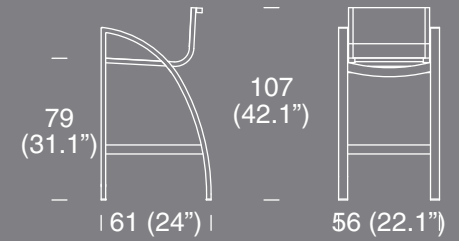

High barstool

R-16

Material > Aluminum • OTF

R-16-P

Material > Aluminum • OTF & foam

Color > All aluminum & OTF colors

Rho

High round bistro table