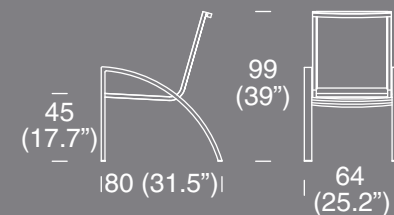

Rho

Dining armchair

R-03

Material > Aluminum • OTF

R-03-P

Material > Aluminum • OTF & foam

Color > All aluminum & OTF colors