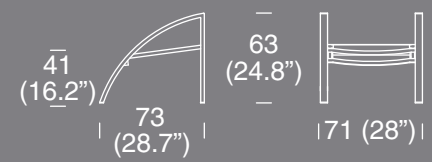

Rho

Ottoman

R-07

Material > Aluminum • OTF

R-07-P

Material > Aluminum • OTF & foam

Color > All aluminum & OTF colors