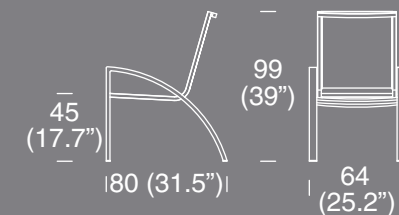

Rho

Dining armchair

R-03

Material > Aluminum • OTF

R-03-P

Material > Aluminum • OTF & foam

Color > All aluminum & OTF colors