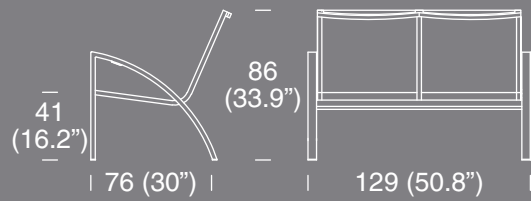

Rho

Love seat

R-08

Material > Aluminum • OTF

R-08-P

Material > Aluminum • OTF & foam

Color > All aluminum & OTF colors