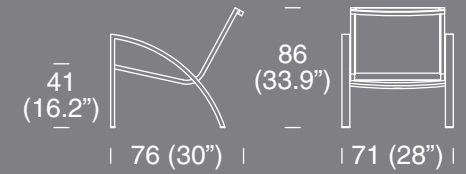

R-01-P

Material > Aluminum • OTF & foam

Color > All aluminum & OTF colors

Rho

Dining armchair

R-03

Material > Aluminum • OTF

R-03-P