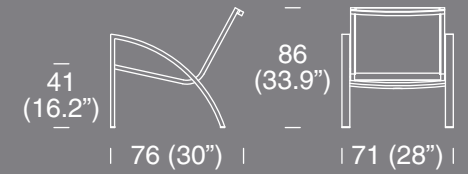

R-01-P

Material > Aluminum • OTF & foam

Color > All aluminum & OTF colors

Rho

Dining armchair

R-03

Material > Aluminum • OTF

R-03-P